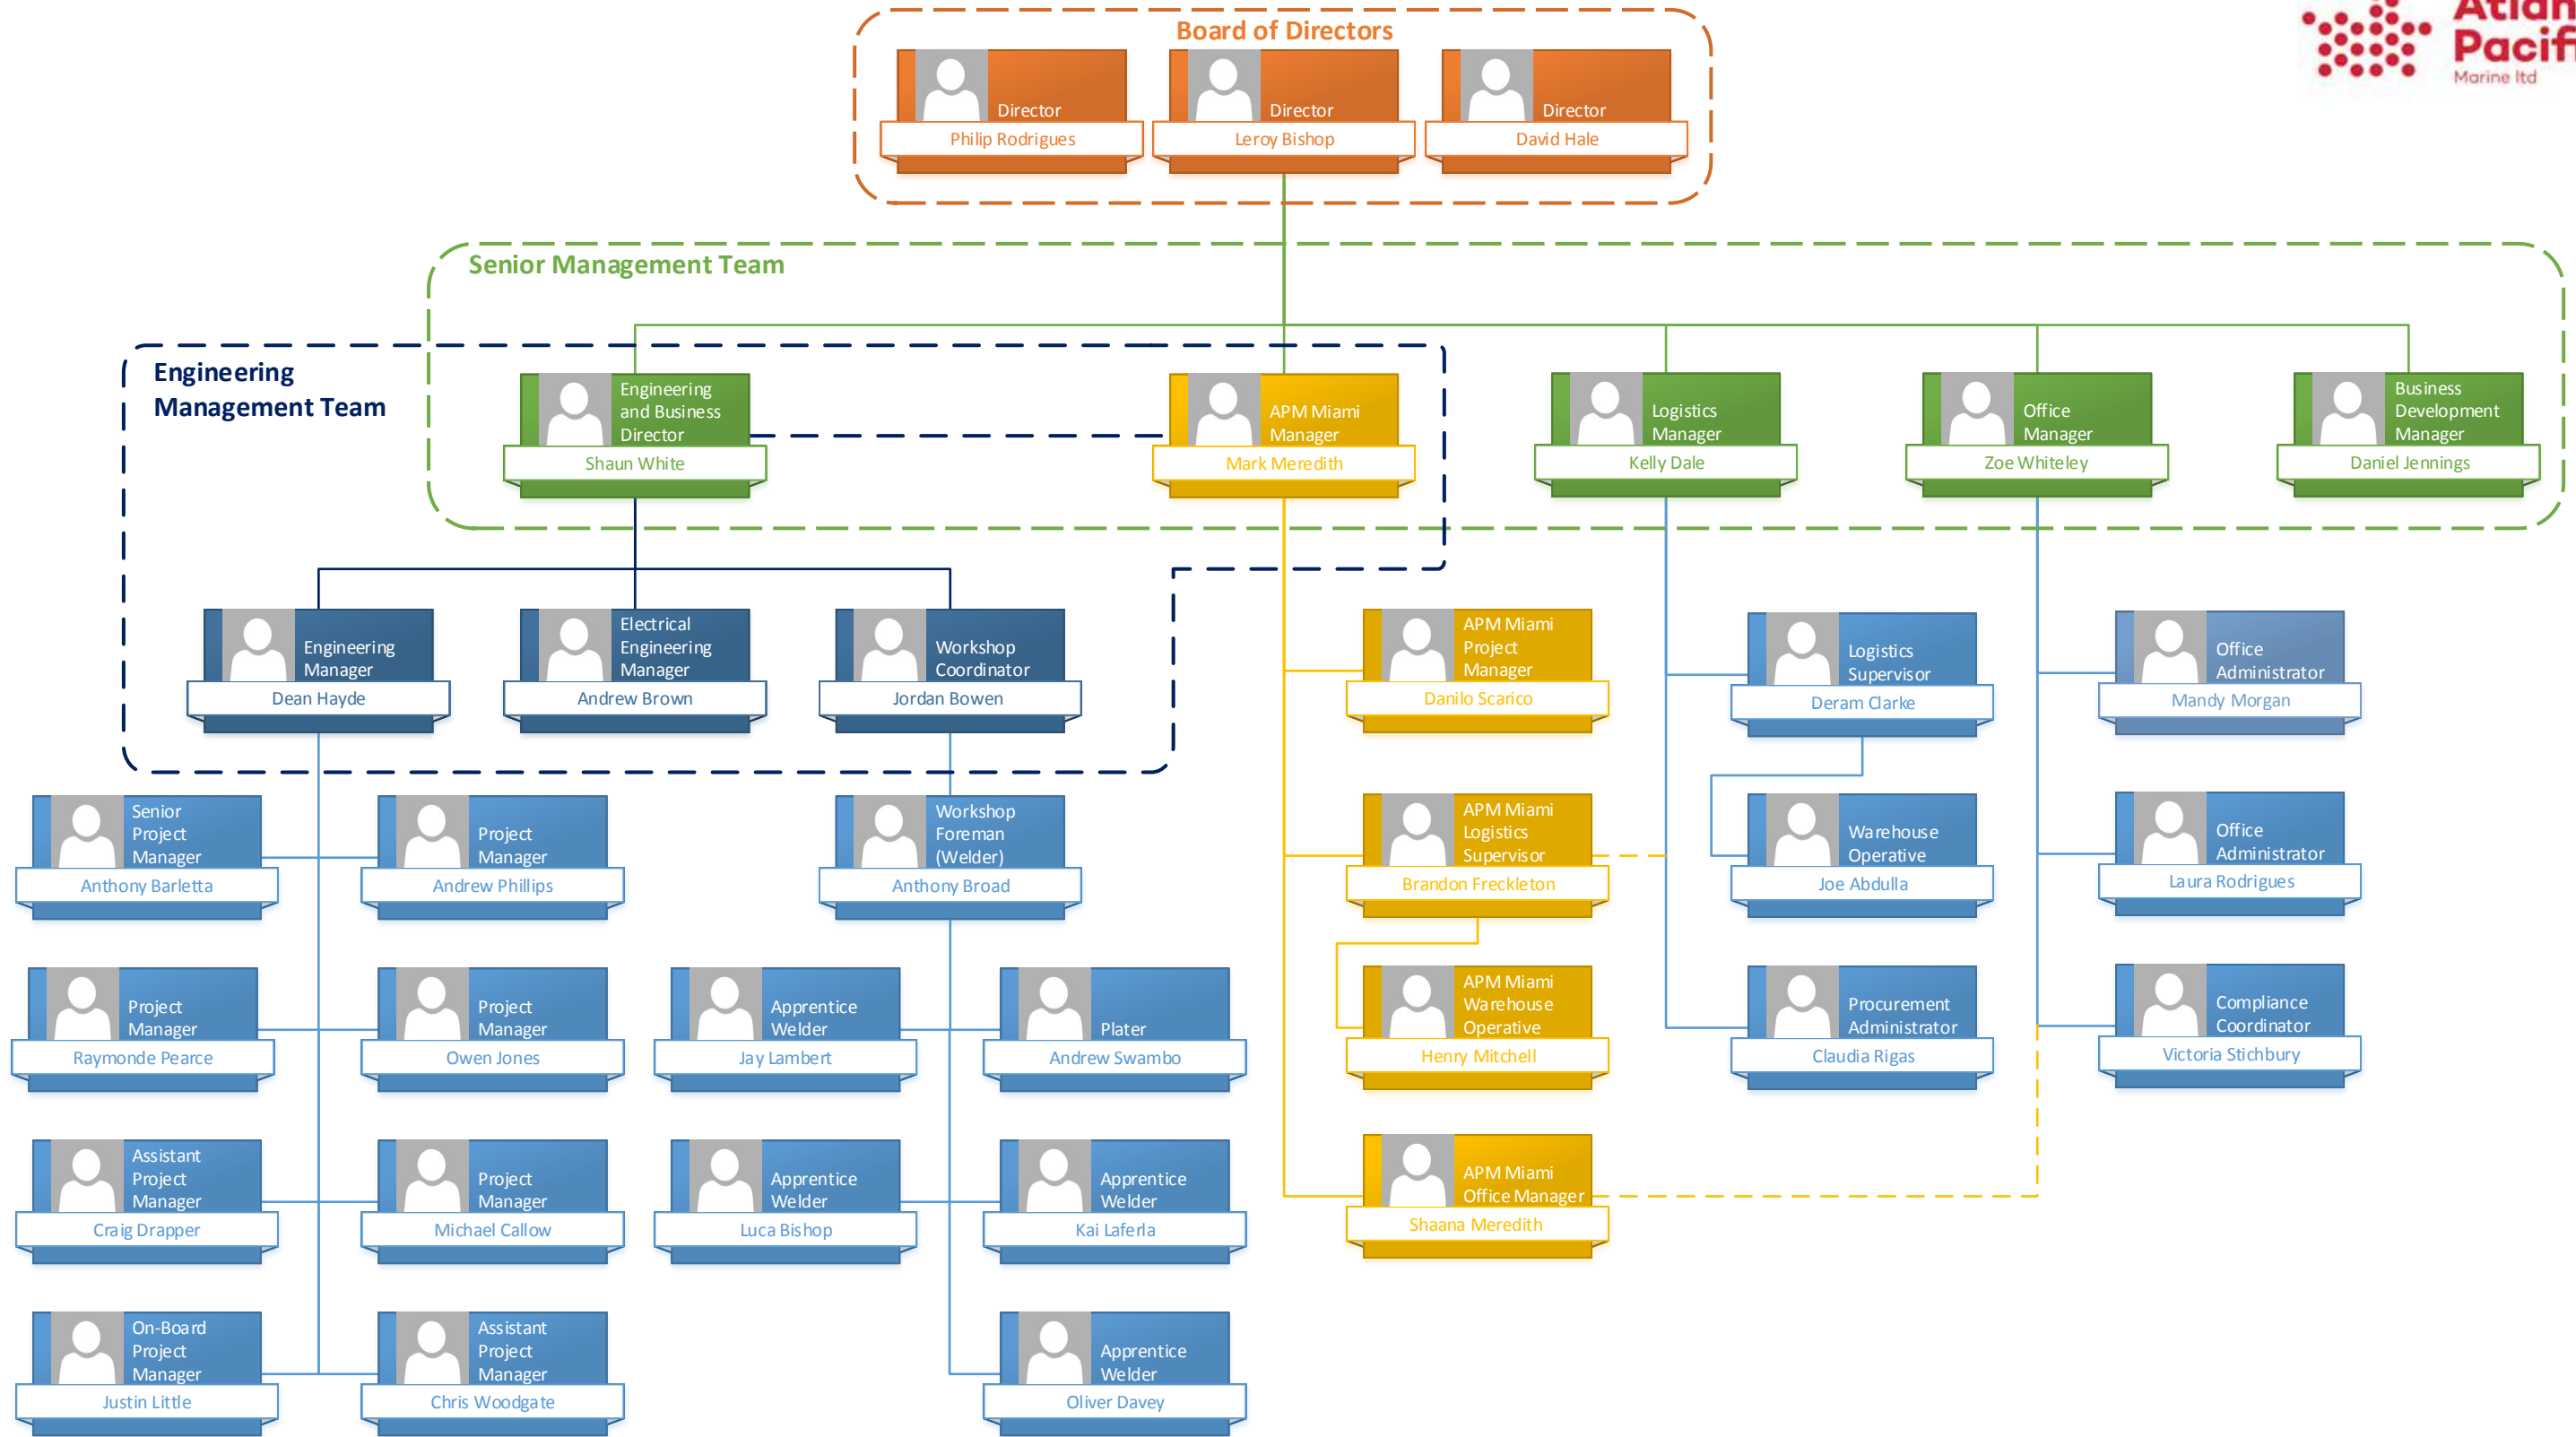

# Atlantic Pacific Marine Ltd Organisation Chart

Professional Tradesmen 300+