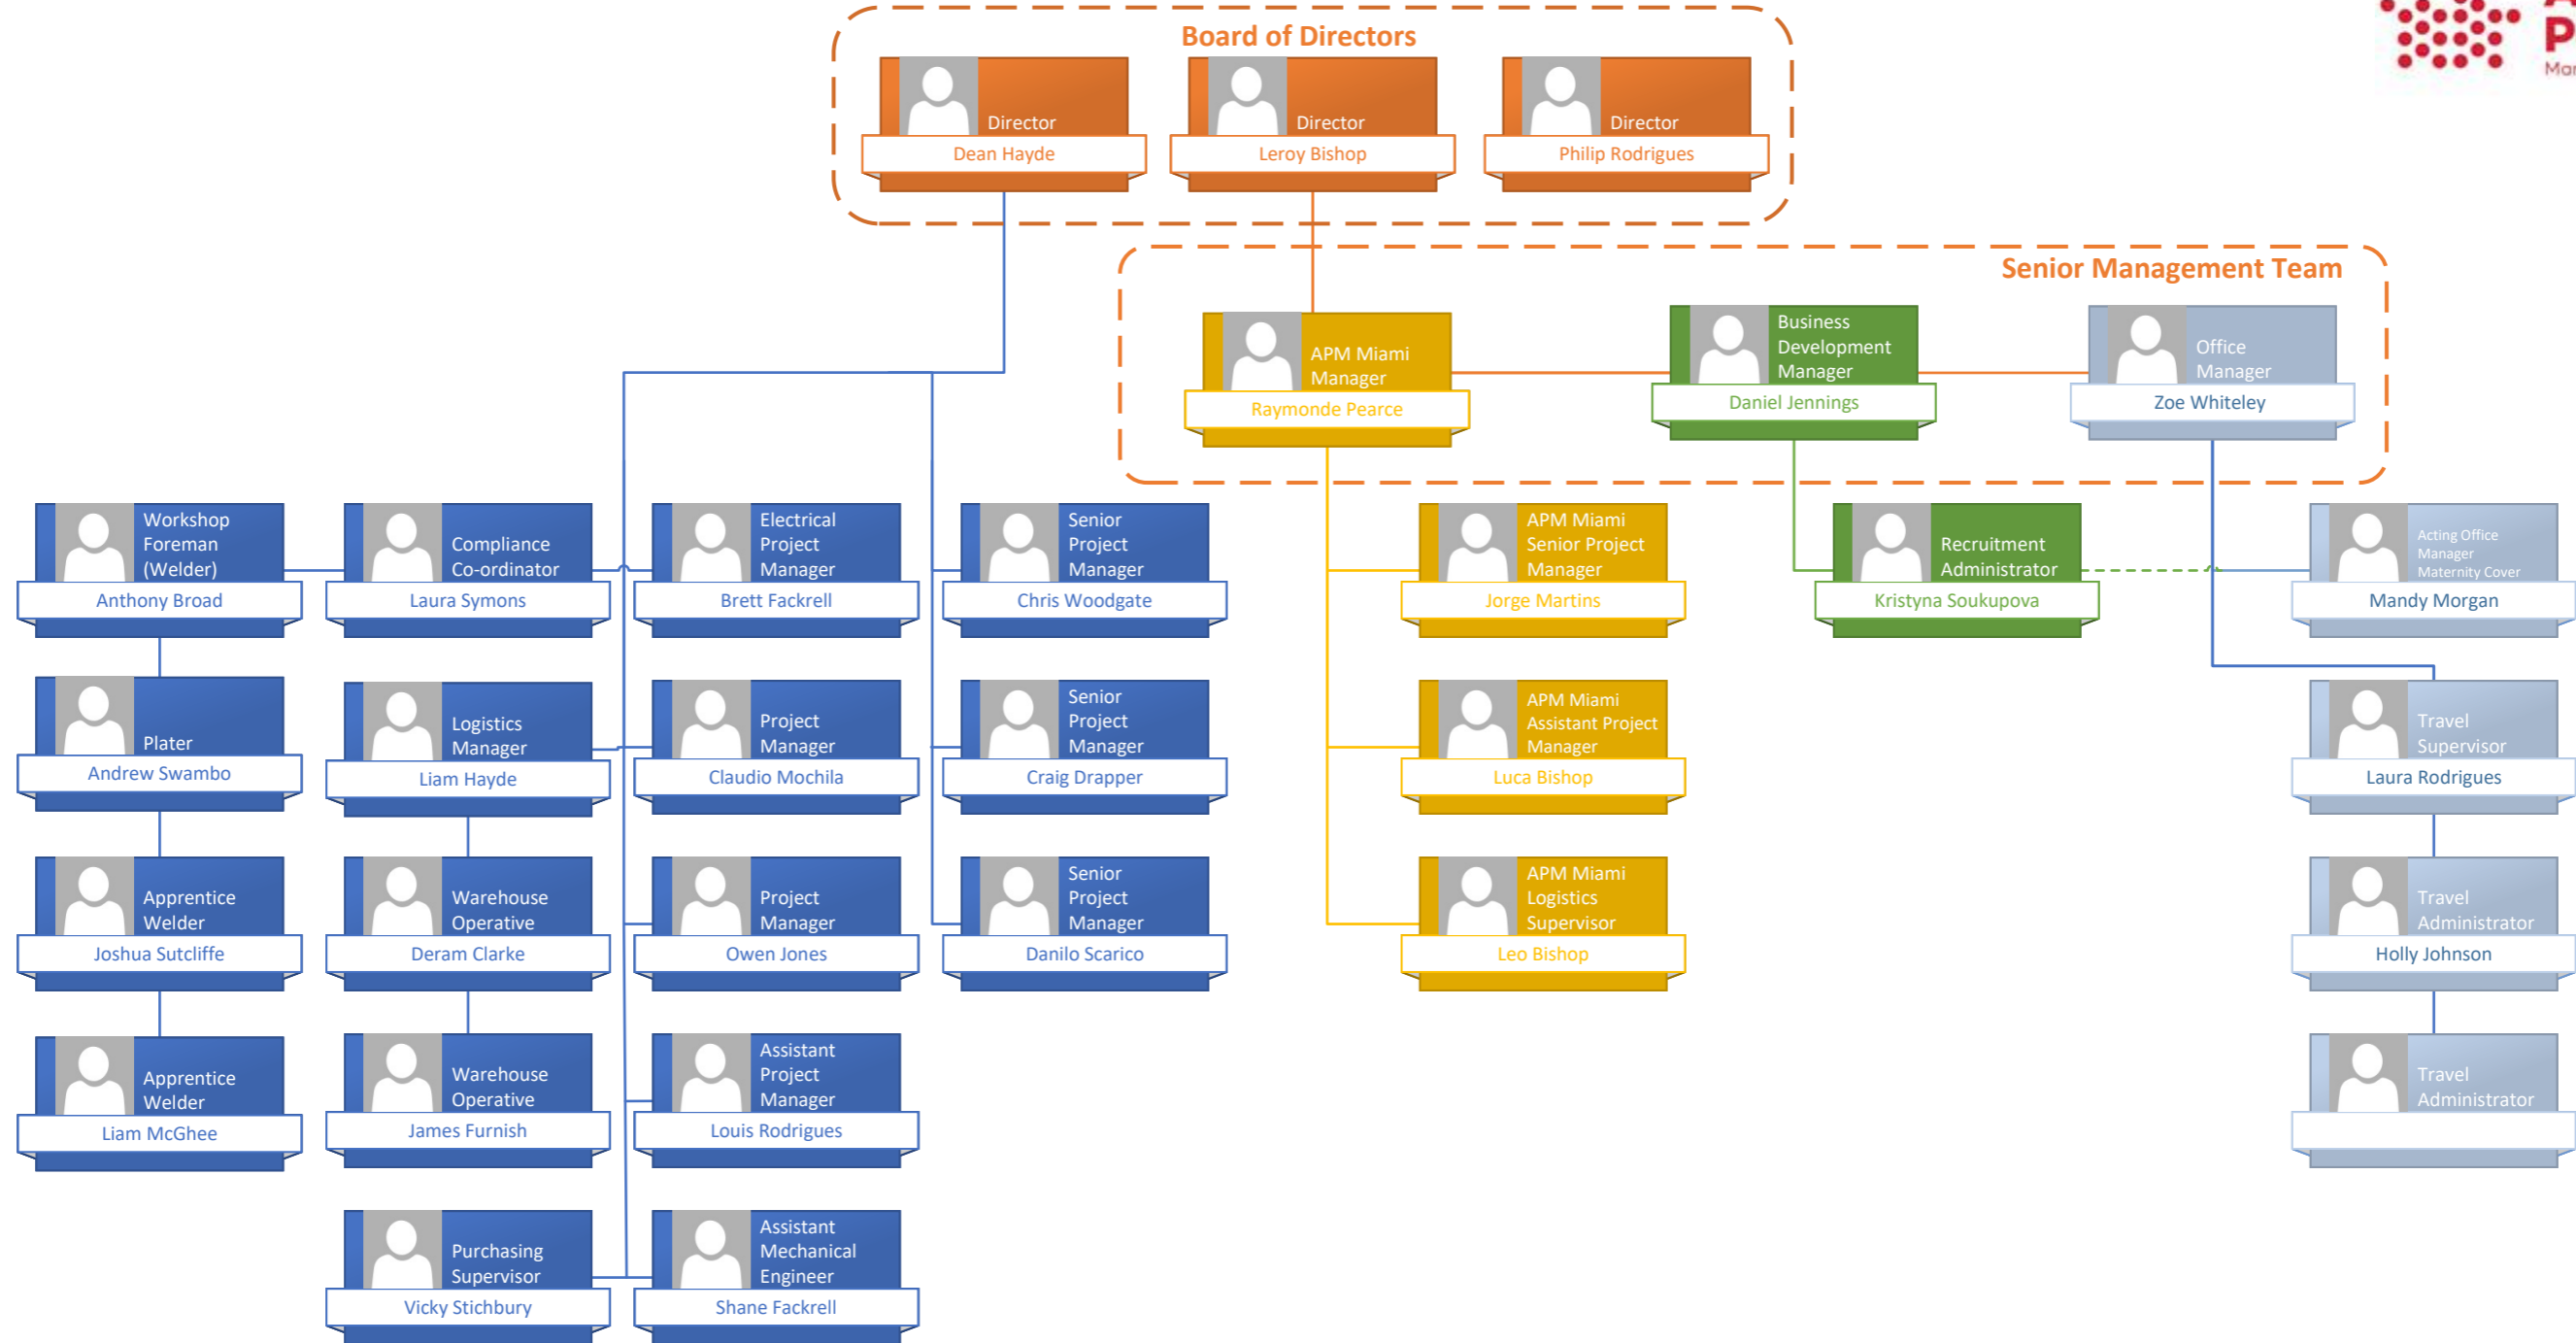

# Atlantic Pacific Marine Ltd Organisation Chart

Professional Contracted Tradesmen